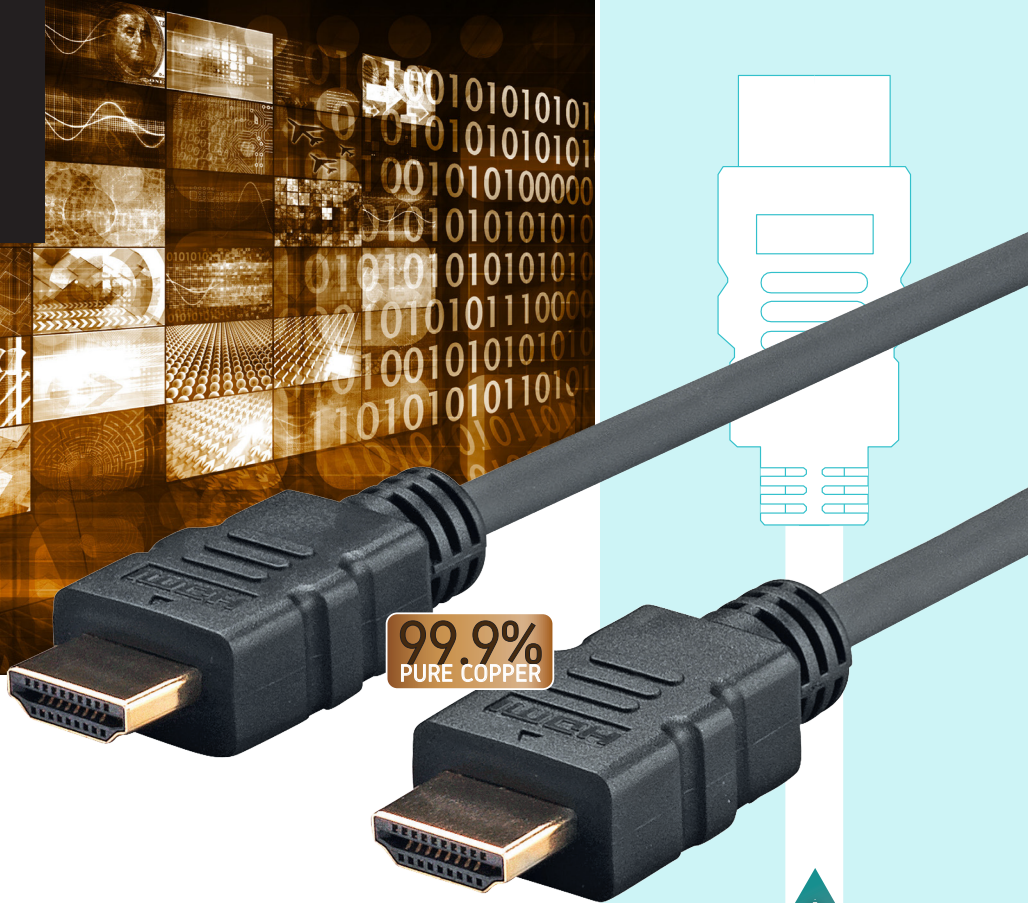

**4K**  
**HDR**

**HDMI®**  
**HIGH SPEED**  
with **ETHERNET**

# HDMI Cable

Item number: PROHDMIHD2

High Speed with Ethernet (2.0) HDMI supports:

- All HDMI resolutions up to 4K (4096x2160p @60Hz), including 3D video
- Sample rate up to 4:4:4
- High Dynamic Range (HDR)
- Transfer speed 18 Gbit/s
- HDCP 2.2
- Supports Deep Color, up to 16-bits per channel, including x.v.Color standard
- Supports the 21:9 cinema aspect ratio
- Supports SA-CD, DVD-Audio, DTS-HD Master Audio, Dolby TrueHD, and other high-definition audio standards
- Audio Return Channel
- Auto Lip Sync
- Supports up to 32 audio channels and a 1536 kHz audio sampling rate
- Dynamic sound synchronization
- Supports extended CEC (Consumer Electronics Control) commands and functions, the HDMI Ethernet Channel, and the Audio Return Channel features
- Fully assembled with 19 pins connected
- High quality HDMI A connector, 15um gold min. in contact area for high reliability and professional use
- 99,9% pure copper wires for lossless picture transmission
- Triple shielded cable and extra shielding in the connector
- High flexibility ensuring small bending radius

Solid copper shield and 15um thick 24Kt gold bladed contact pins

With Vivolink 12 Years Warranty you can rest assured we stand behind our products and our customers.

**QUALITY AT A FAIR PRICE**

Vivolink's rugged design and rigid quality control standards deliver high quality products at fair prices.