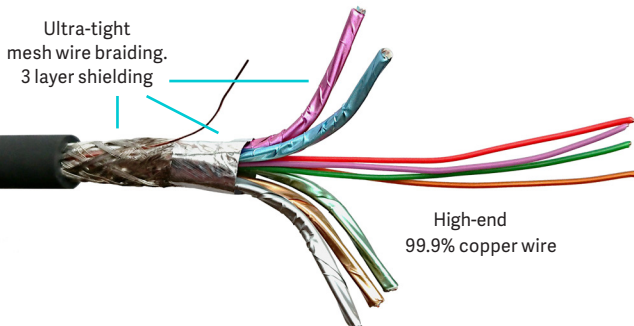

# HDMI Cable

Item number: PROHDMIHD2

High Speed with Ethernet (2.0) HDMI supports:

- All HDMI resolutions up to 4K (4096x2160p @60Hz), including 3D video
- Sample rate up to 4:4:4
- High Dynamic Range (HDR)
- Transfer speed 18 Gbit/s
- HDCP 2.2
- Supports Deep Color, up to 16-bits per channel, including x.v.Color standard
- Supports the 21:9 cinema aspect ratio
- Supports SA-CD, DVD-Audio, DTS-HD Master Audio, Dolby TrueHD, and other high-definition audio standards
- Audio Return Channel
- Auto Lip Sync
- Supports up to 32 audio channels and a 1536 kHz audio sampling rate
- Dynamic sound synchronization
- Supports extended CEC (Consumer Electronics Control) commands and functions, the HDMI Ethernet Channel, and the Audio Return Channel features
- Fully assembled with 19 pins connected
- High quality HDMI A connector, 15um gold min. in contact area for high reliability and professional use
- 99,9% pure copper wires for lossless picture transmission
- Triple shielded cable and extra shielding in the connector
- High flexibility ensuring small bending radius

Solid copper shield and 15um thick 24Kt gold bladed contact pins

With Vivolink 12 Years Warranty you can rest assured we stand behind our products and our customers.

**QUALITY AT A FAIR PRICE**

Vivolink's rugged design and rigid quality control standards deliver high quality products at fair prices.